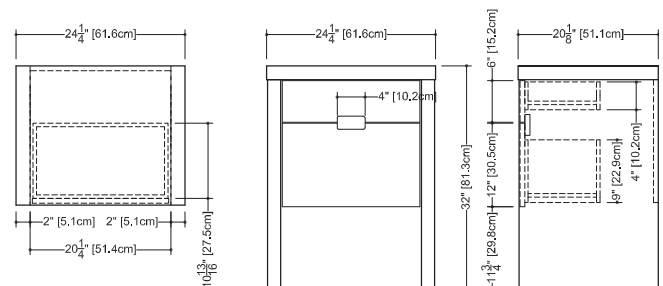

walnut

natural
chocolate

plan view

front view

side view

WETSTYLE cannot be held responsible for any technical errors and reserves the right to make revisions without notice.

Approximate measurement.
The manufacturer accept $\frac{1}{4}$ (6.35mm) variance.

www.WETSTYLE.CA - Montreal - Canada
Tel. 450.536.9000 - 1 888.536.9001 - Fax. 450.536.0202